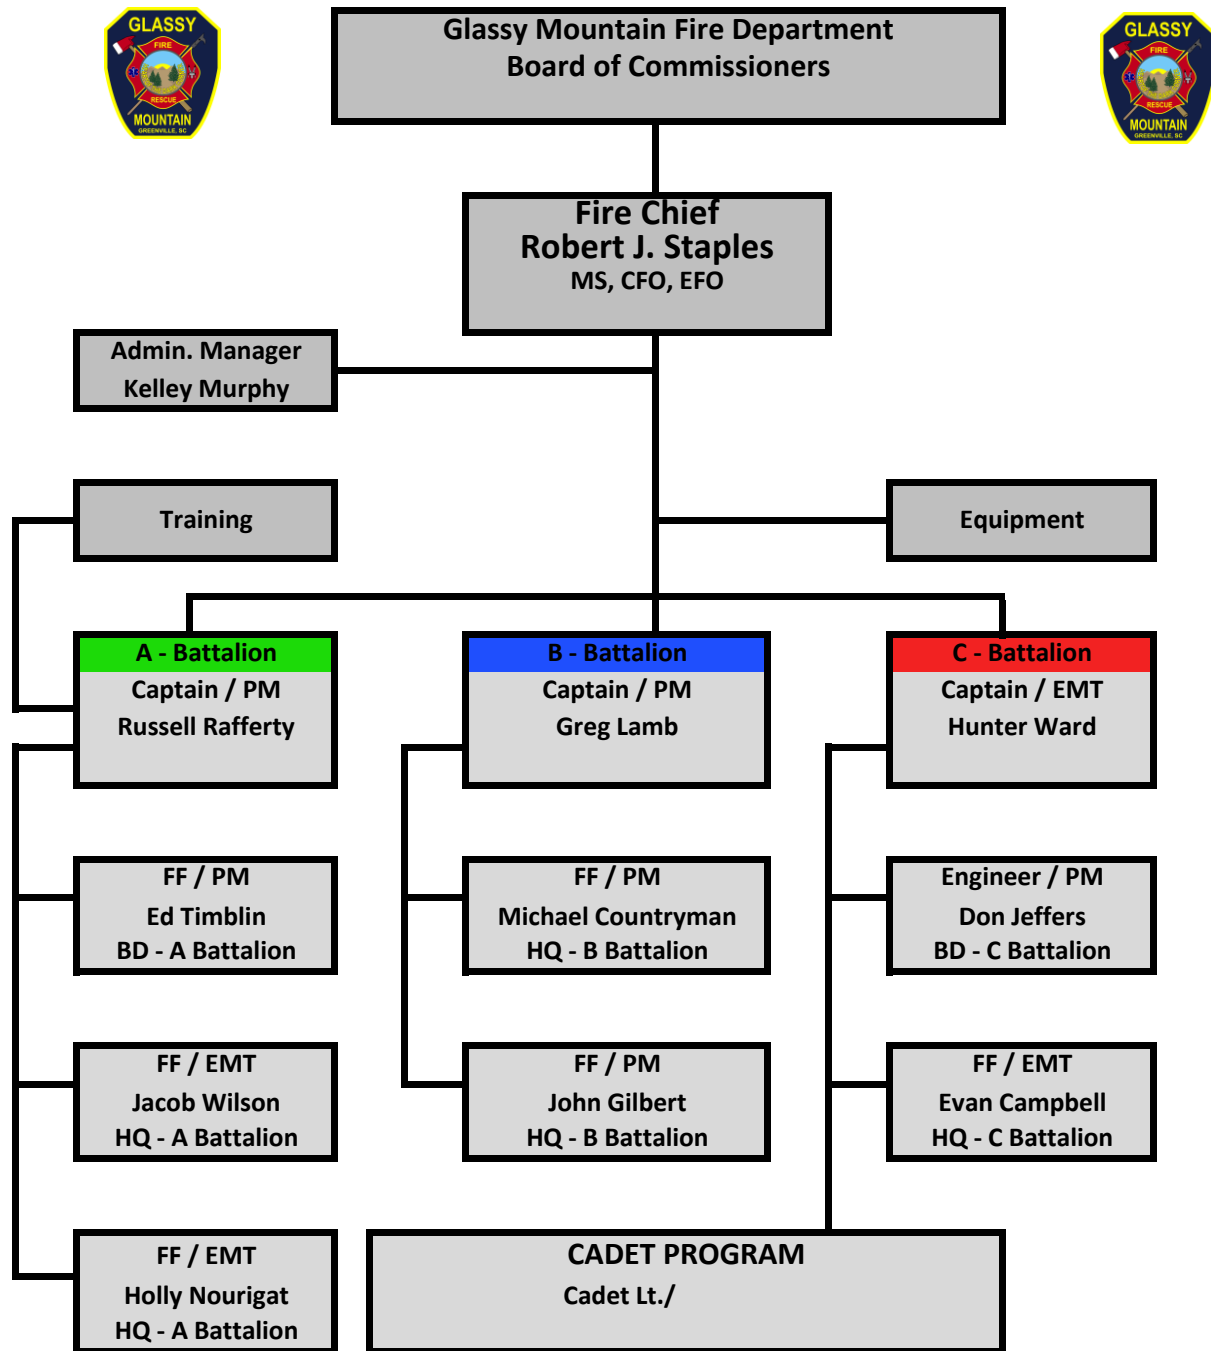

Staff

The Glassy Mountain Fire Department is a combination department of career staff including a Chief, three full-time Captains, six Firefighters, and approximately forty Volunteer Firefighters, First Responders, Cadets, and Support Personnel.