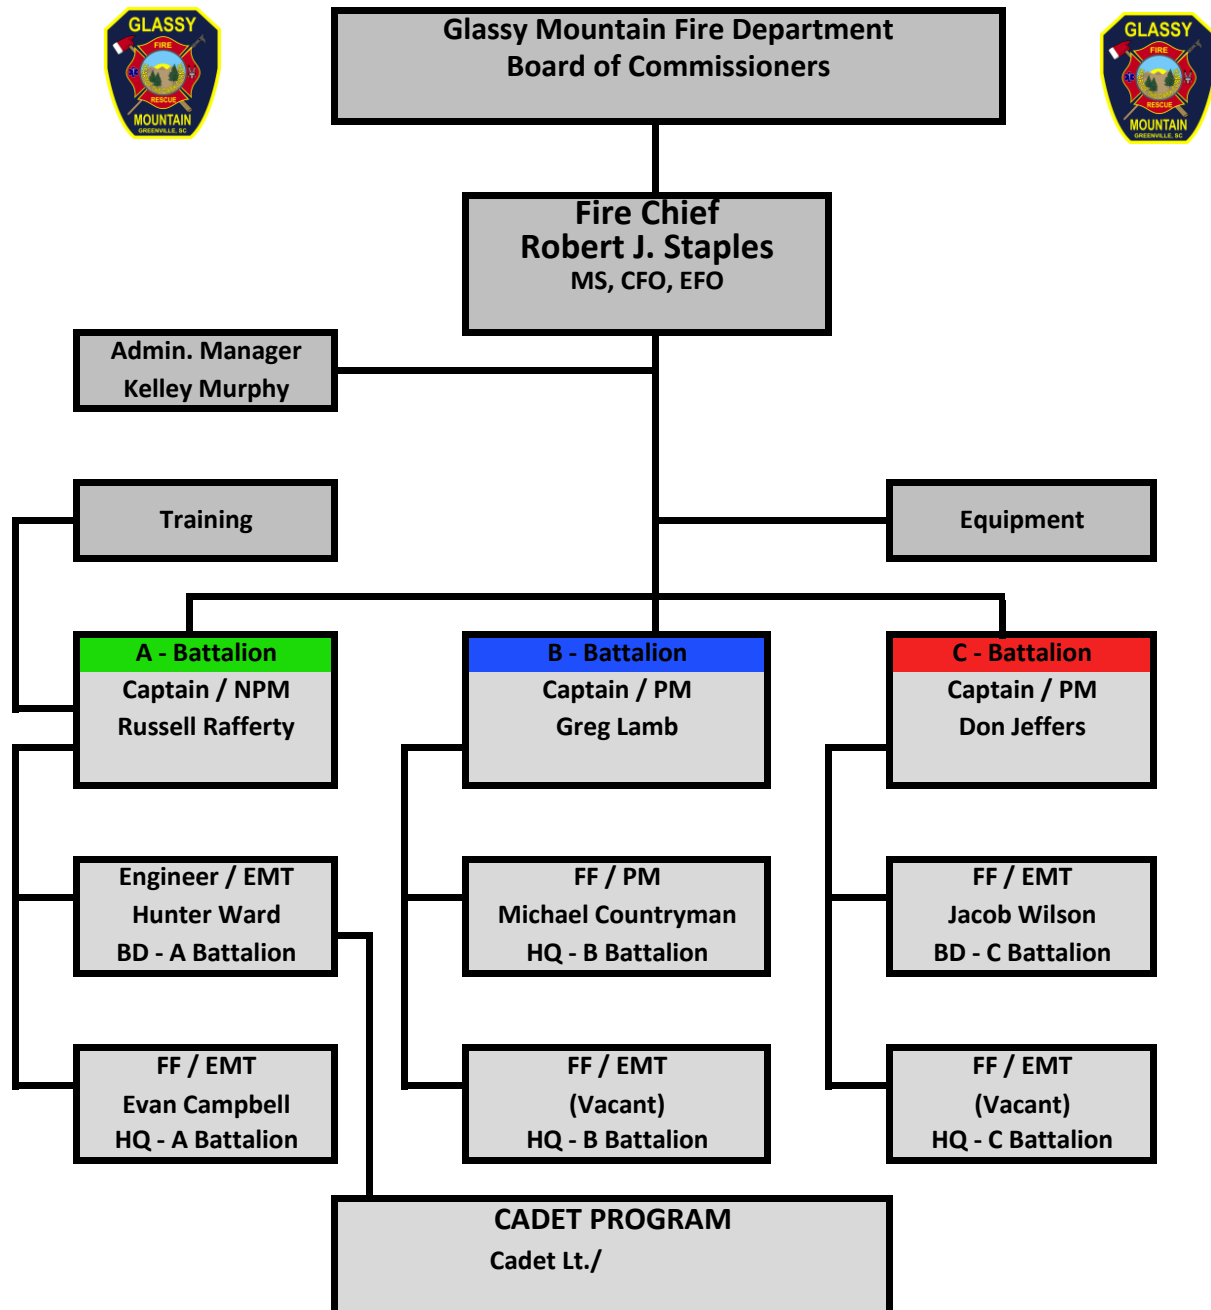

Staff

The Glassy Mountain Fire Department is a combination department of career staff including a Chief, three full-time Captains, six Firefighters, and approximately forty Volunteer Firefighters, First Responders, Cadets, and Support Personnel.