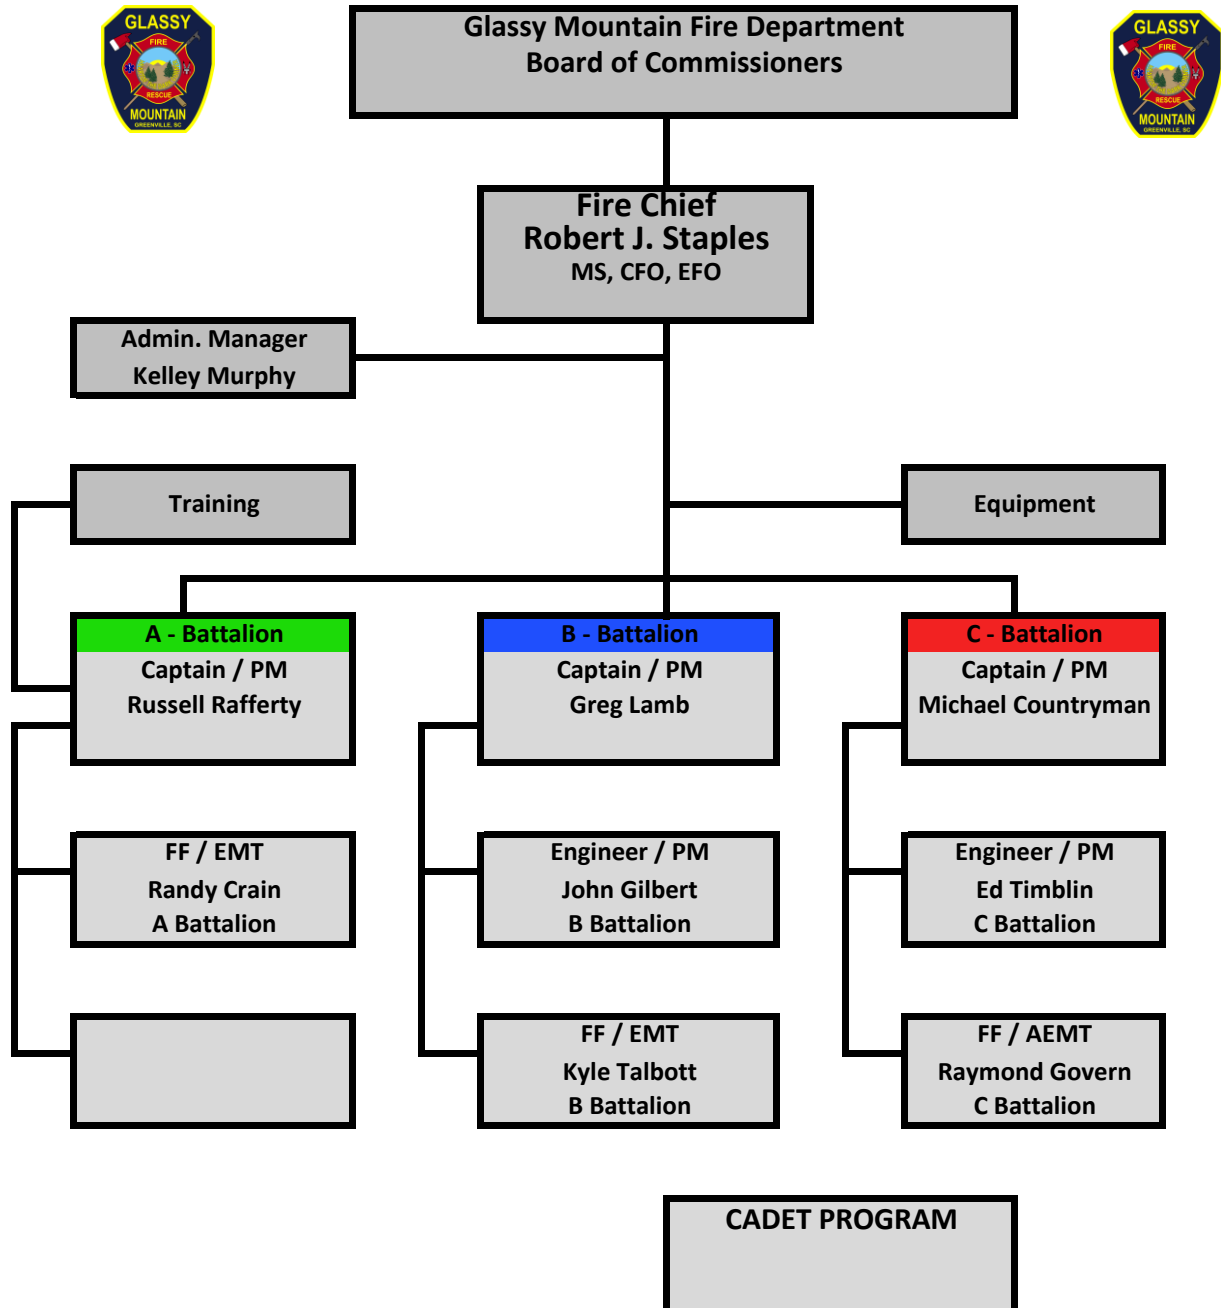

# Staff

The Glassy Mountain Fire Department is a combination department of career staff including a Chief, three Captains, six Firefighters, and approximately forty Volunteer Firefighters, Medical Support, Cadets, and Support Personnel.